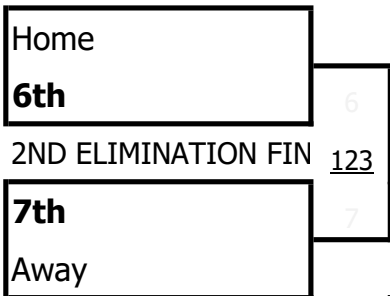

**COUNTRY TEAMS**

[WWW.QLDCUP.COM.AU](http://WWW.QLDCUP.COM.AU)

**16 TEAMS**  
**14 TABLES**

Table  
Table  
Table  
play on THREE Tables

9:00 AM

10:15 AM

11:30 AM

1:00 PM

2:30 PM

Table  
Table  
Table  
play on THREE Tables

**QLD CUP**

**TOP 16**  
(9th to 16th)

**COUNTRY TEAMS**

[WWW.QLDCUP.COM.AU](http://WWW.QLDCUP.COM.AU)

**16 TEAMS**  
**14 TABLES**

Table  
Table  
Table  
play on THREE Tables