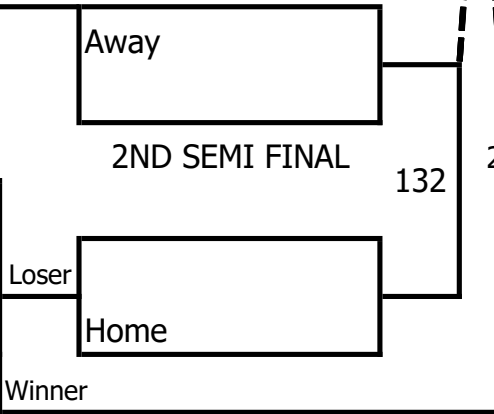

2:30 PM

Table  
Table  
Table  
play on THREE Tables

**QLD CUP**

**TOP 16**  
(9th to 16th)

**COUNTRY TEAMS**

[WWW.QLDCUP.COM.AU](http://WWW.QLDCUP.COM.AU)

**16 TEAMS**  
**14 TABLES**

Table  
Table  
Table  
play on THREE Tables