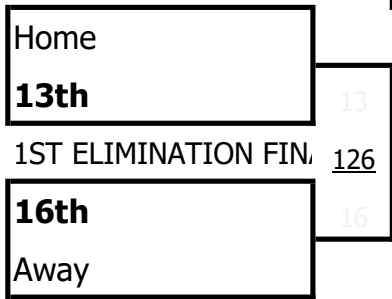

9:05 AM

10:20 AM

11:35 AM

1:05 PM

2:35 PM

Table  
Table  
Table  
play on THREE Tables

**QLD CUP**

**TOP 8**  
(1st to 8th)

**COUNTRY TEAMS**

[WWW.QLDCUP.COM.AU](http://WWW.QLDCUP.COM.AU)

**16 TEAMS**  
**14 TABLES**

Table  
Table  
Table  
play on THREE Tables

9:00 AM

10:15 AM

11:30 AM

1:00 PM

2:30 PM

Table  
Table  
Table  
play on THREE Tables

**QLD CUP**

**TOP 16**  
(9th to 16th)

**COUNTRY TEAMS**

[WWW.QLDCUP.COM.AU](http://WWW.QLDCUP.COM.AU)

**16 TEAMS**  
**14 TABLES**

Table  
Table  
Table  
play on THREE Tables