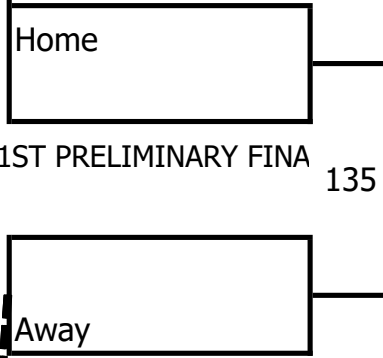

9:05 AM

10:20 AM

11:35 AM

1:05 PM

2:35 PM

Table  
Table  
Table  
play on THREE Tables

**QLD CUP**

**TOP 8**  
(1st to 8th)

**COUNTRY TEAMS**

[WWW.QLDCUP.COM.AU](http://WWW.QLDCUP.COM.AU)

**16 TEAMS**  
**14 TABLES**

Table  
Table  
Table  
play on THREE Tables

9:00 AM

10:15 AM

11:30 AM

1:00 PM

2:30 PM

Table  
Table  
Table  
play on THREE Tables

**QLD CUP**

**TOP 16**  
(9th to 16th)

**COUNTRY TEAMS**

[WWW.QLDCUP.COM.AU](http://WWW.QLDCUP.COM.AU)

**16 TEAMS**  
**14 TABLES**

Table  
Table  
Table  
play on THREE Tables