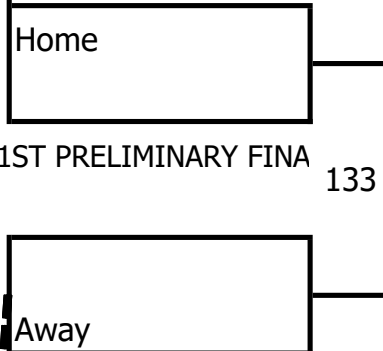

9:05 AM

10:20 AM

11:35 AM

1:05 PM

2:35 PM

Table  
Table  
Table  
play on THREE Tables

**QLD CUP**

**TOP 8**  
(1st to 8th)

**COUNTRY TEAMS**

[WWW.QLDCUP.COM.AU](http://WWW.QLDCUP.COM.AU)

**16 TEAMS**  
**14 TABLES**

Table  
Table  
Table  
play on THREE Tables

9:00 AM

10:15 AM

11:30 AM

1:00 PM