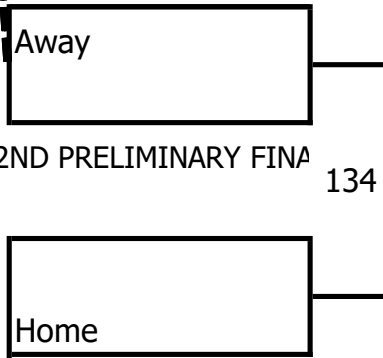

9:05 AM

10:20 AM

11:35 AM

1:05 PM

2:35 PM

Table  
Table  
Table  
play on THREE Tables

**QLD CUP**

**TOP 8**  
(1st to 8th)

**COUNTRY TEAMS**

[WWW.QLDCUP.COM.AU](http://WWW.QLDCUP.COM.AU)

**16 TEAMS**  
**14 TABLES**

Table  
Table  
Table  
play on THREE Tables

9:00 AM

10:15 AM

11:30 AM

1:00 PM

2:30 PM

Table  
Table  
Table  
play on THREE Tables

**QLD CUP**

**TOP 16**  
(9th to 16th)

**COUNTRY TEAMS**

[WWW.QLDCUP.COM.AU](http://WWW.QLDCUP.COM.AU)

**16 TEAMS**  
**14 TABLES**

Table  
Table  
Table  
play on THREE Tables