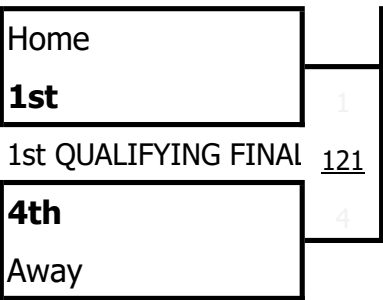

9:05 AM

10:20 AM

11:35 AM

1:05 PM

2:35 PM

Table  
Table  
Table  
play on THREE Tables

**QLD CUP**

**TOP 8**  
(1st to 8th)

**COUNTRY TEAMS**

[WWW.QLDCUP.COM.AU](http://WWW.QLDCUP.COM.AU)

**16 TEAMS**  
**14 TABLES**

Table  
Table  
Table  
play on THREE Tables

9:00 AM

10:15 AM

11:30 AM

1:00 PM