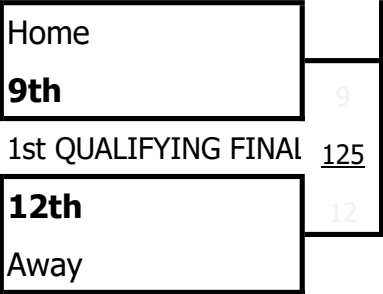

**COUNTRY TEAMS**

[WWW.QLDCUP.COM.AU](http://WWW.QLDCUP.COM.AU)

**16 TEAMS**  
**14 TABLES**

Table  
Table  
Table  
play on THREE Tables

9:00 AM

10:15 AM

11:30 AM

1:00 PM

2:30 PM

Table  
Table  
Table  
play on THREE Tables

**QLD CUP**

**TOP 16**  
(9th to 16th)

**COUNTRY TEAMS**

[WWW.QLDCUP.COM.AU](http://WWW.QLDCUP.COM.AU)

**16 TEAMS**  
**14 TABLES**

Table  
Table  
Table  
play on THREE Tables