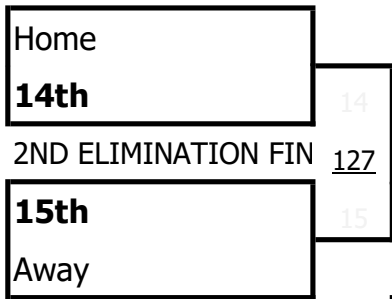

2:30 PM

Table  
Table  
Table  
play on THREE Tables

**QLD CUP**

**TOP 16**  
(9th to 16th)

**COUNTRY TEAMS**

[WWW.QLDCUP.COM.AU](http://WWW.QLDCUP.COM.AU)

**16 TEAMS**  
**14 TABLES**

Table  
Table  
Table  
play on THREE Tables