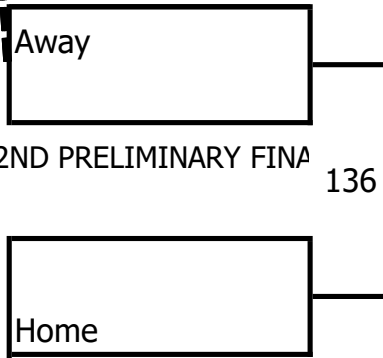

**COUNTRY TEAMS**

[WWW.QLDCUP.COM.AU](http://WWW.QLDCUP.COM.AU)

**16 TEAMS**  
**14 TABLES**

Table  
Table  
Table  
play on THREE Tables

9:00 AM

10:15 AM

11:30 AM

1:00 PM

2:30 PM

Table  
Table  
Table  
play on THREE Tables

**QLD CUP**

**TOP 16**  
(9th to 16th)

**COUNTRY TEAMS**

[WWW.QLDCUP.COM.AU](http://WWW.QLDCUP.COM.AU)

**16 TEAMS**  
**14 TABLES**

Table  
Table  
Table  
play on THREE Tables