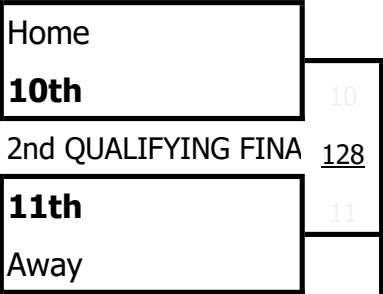

2:30 PM

Table  
Table  
Table  
play on THREE Tables

**QLD CUP**

**TOP 16**  
(9th to 16th)

**COUNTRY TEAMS**

[WWW.QLDCUP.COM.AU](http://WWW.QLDCUP.COM.AU)

**16 TEAMS**  
**14 TABLES**

Table  
Table  
Table  
play on THREE Tables