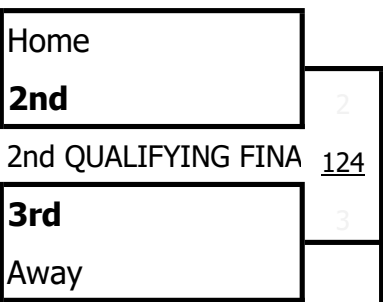

**COUNTRY TEAMS**

[WWW.QLDCUP.COM.AU](http://WWW.QLDCUP.COM.AU)

**16 TEAMS**  
**14 TABLES**

Table  
Table  
Table  
play on THREE Tables

9:00 AM

10:15 AM

11:30 AM

1:00 PM

2:30 PM

Table  
Table  
Table  
play on THREE Tables

**QLD CUP**

**TOP 16**  
(9th to 16th)

**COUNTRY TEAMS**

[WWW.QLDCUP.COM.AU](http://WWW.QLDCUP.COM.AU)

**16 TEAMS**  
**14 TABLES**

Table  
Table  
Table  
play on THREE Tables