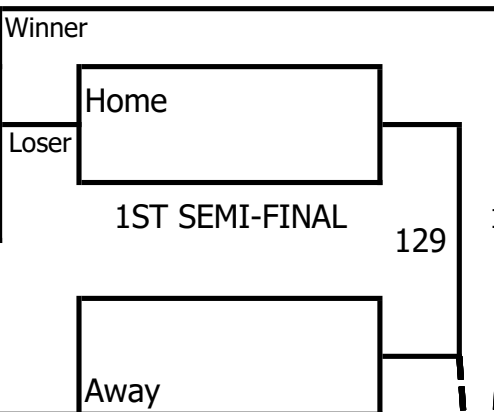

9:05 AM

10:20 AM

11:35 AM

1:05 PM

2:35 PM

Table  
Table  
Table  
play on THREE Tables

**QLD CUP**

**TOP 8**  
(1st to 8th)

**COUNTRY TEAMS**

[WWW.QLDCUP.COM.AU](http://WWW.QLDCUP.COM.AU)

**16 TEAMS**  
**14 TABLES**

Table  
Table  
Table  
play on THREE Tables

9:00 AM

10:15 AM

11:30 AM

1:00 PM