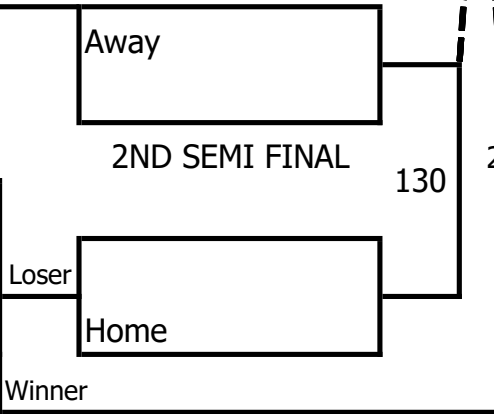

9:05 AM

10:20 AM

11:35 AM

1:05 PM

2:35 PM

Table  
Table  
Table  
play on THREE Tables

**QLD CUP**

**TOP 8**  
(1st to 8th)

**COUNTRY TEAMS**

[WWW.QLDCUP.COM.AU](http://WWW.QLDCUP.COM.AU)

**16 TEAMS**  
**14 TABLES**

Table  
Table  
Table  
play on THREE Tables

9:00 AM

10:15 AM

11:30 AM

1:00 PM

2:30 PM

Table  
Table  
Table  
play on THREE Tables

**QLD CUP**

**TOP 16**  
(9th to 16th)

**COUNTRY TEAMS**

[WWW.QLDCUP.COM.AU](http://WWW.QLDCUP.COM.AU)

**16 TEAMS**  
**14 TABLES**

Table  
Table  
Table  
play on THREE Tables