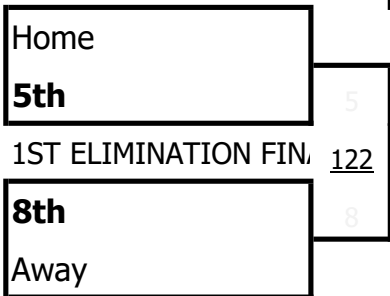

9:05 AM

10:20 AM

11:35 AM

1:05 PM

2:35 PM

Table  
Table  
Table  
play on THREE Tables

**QLD CUP**

**TOP 8**  
(1st to 8th)

**COUNTRY TEAMS**

[WWW.QLDCUP.COM.AU](http://WWW.QLDCUP.COM.AU)

**16 TEAMS**  
**14 TABLES**

Table  
Table  
Table  
play on THREE Tables

9:00 AM

10:15 AM

11:30 AM

1:00 PM