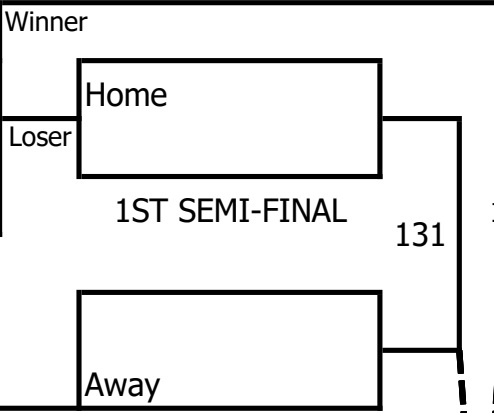

**COUNTRY TEAMS**

[WWW.QLDCUP.COM.AU](http://WWW.QLDCUP.COM.AU)

**16 TEAMS**  
**14 TABLES**

Table  
Table  
Table  
play on THREE Tables

9:00 AM

10:15 AM

11:30 AM

1:00 PM

2:30 PM

Table  
Table  
Table  
play on THREE Tables

**QLD CUP**

**TOP 16**  
(9th to 16th)

**COUNTRY TEAMS**

[WWW.QLDCUP.COM.AU](http://WWW.QLDCUP.COM.AU)

**16 TEAMS**  
**14 TABLES**

Table  
Table  
Table  
play on THREE Tables