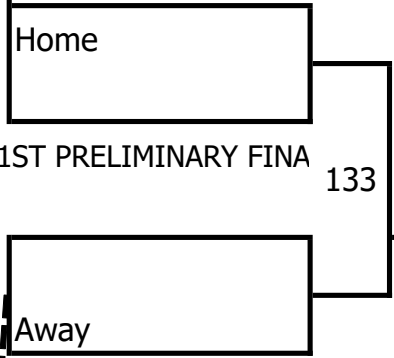

9:05 AM

10:20 AM

11:35 AM

1:05 PM

2:35 PM

Table
Table
Play on TWO Tables

QLD CUP

TOP 8
(1st to 8th)

MEN/WOMEN TEAMS

WWW.QLDCUP.COM.AU

16 TEAMS
16 TABLES

Table
Table
Play on TWO Tables

9:00 AM

10:15 AM

11:30 AM

1:00 PM