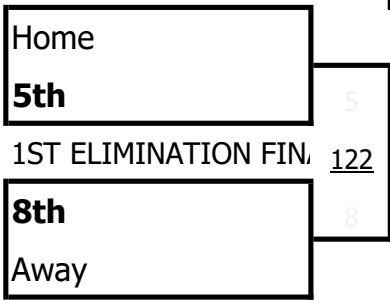

9:05 AM

10:20 AM

11:35 AM

1:05 PM

2:35 PM

Table
Table
Play on TWO Tables

QLD CUP

TOP 8
(1st to 8th)

MEN/WOMEN TEAMS

WWW.QLDCUP.COM.AU

16 TEAMS
16 TABLES

Table
Table
Play on TWO Tables

9:00 AM

10:15 AM

11:30 AM

1:00 PM