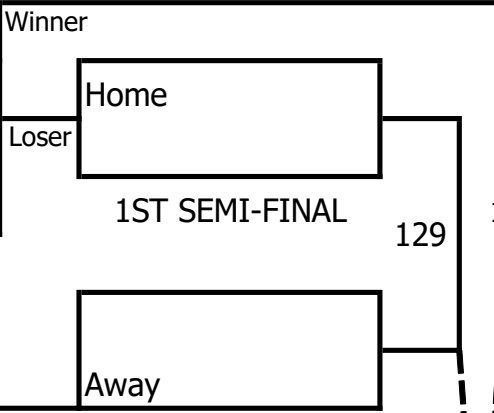

9:05 AM

10:20 AM

11:35 AM

1:05 PM

2:35 PM

Table
Table
Play on TWO Tables

QLD CUP

TOP 8
(1st to 8th)

MEN/WOMEN TEAMS

WWW.QLDCUP.COM.AU

16 TEAMS
16 TABLES

Table
Table
Play on TWO Tables

9:00 AM

10:15 AM

11:30 AM

1:00 PM