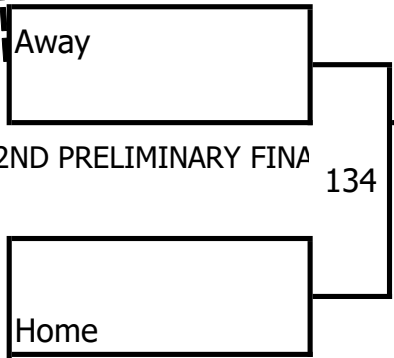

9:05 AM

10:20 AM

11:35 AM

1:05 PM

2:35 PM

Table
Table
Play on TWO Tables

QLD CUP

TOP 8
(1st to 8th)

MEN/WOMEN TEAMS

WWW.QLDCUP.COM.AU

16 TEAMS
16 TABLES

Table
Table
Play on TWO Tables

9:00 AM

10:15 AM

11:30 AM

1:00 PM

2:30 PM

Table
Table
Play on TWO Tables

Home
9th

1st QUALIFYING FINAL 125

12th
Away

Home
13th

1ST ELIMINATION FIN. 126

16th
Away