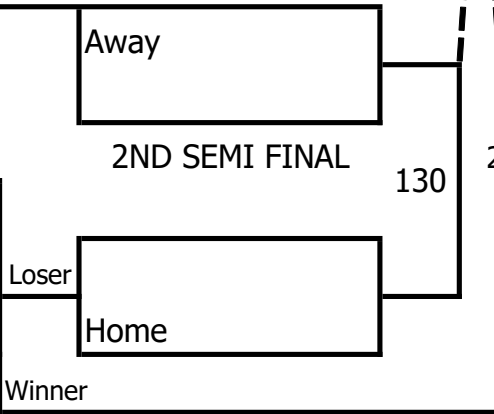

MEN/WOMEN TEAMS

WWW.QLDCUP.COM.AU

16 TEAMS
16 TABLES

Table
Table
Play on TWO Tables

9:00 AM

10:15 AM

11:30 AM

1:00 PM

2:30 PM

Table
Table
Play on TWO Tables

Home
9th

1st QUALIFYING FINAL 125

12th
Away

Home
13th

1ST ELIMINATION FIN. 126

16th
Away