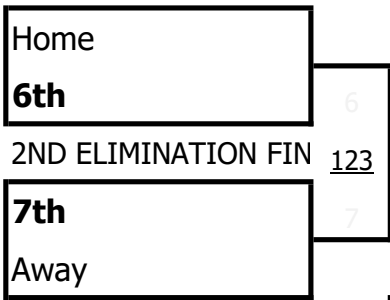

MEN/WOMEN TEAMS

WWW.QLDCUP.COM.AU

16 TEAMS
16 TABLES

Table
Table
Play on TWO Tables

9:00 AM

10:15 AM

11:30 AM

1:00 PM

2:30 PM

Table
Table
Play on TWO Tables

Home
9th

1st QUALIFYING FINAL 125

12th
Away

Home
13th

1ST ELIMINATION FIN. 126

16th
Away